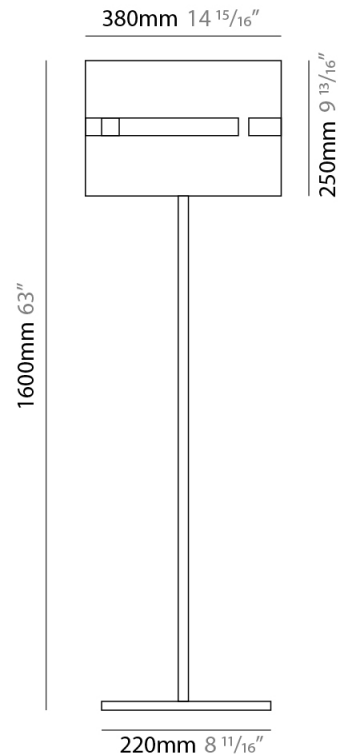

PROJECT	_____
TYPE	_____
SPECIFIER	_____
QUANTITY	_____
DATE	_____

LUZ OCULTA METAL PORTABLE

D54021-

base number   Finish
Options

1. To build a product code in our configurator select the specify button on the base model # product page
2. To build a manual product code on this datasheet choose from the options listed below in blue font and add the suffix to the base model #

GENERAL

Series: Luz Oculta
Subseries: Luz Oculta Metal
Brand: Fambuena
Division: Design
Mounting Type: Portable
Mounting Location: Floor
Subcategory: Floor

PHYSICAL

Shape: Cylinder
Diameter (mm): 380
Diameter (in): 14 ¹⁵/₁₆
Height (mm): 1600
Height (in): 63
Light Distribution: Direct / Indirect
Fixture Finish: [BRA](#) / [BRZ](#) / [ABR](#)
Fixture Material: Metal
Upon Request: Bolt Down

ELECTRICAL

Number of Lamps: 1
Lamp Type: LED Retrofit
Lamp Shape: A19
Bulb Included: Bulb Not Included
Max. Wattage Per Lamp (W): 7
Lamp Base: E26
Input Voltage (V): 120
Upon Request: 277Vac / GU24

LED

OPTICAL

RATINGS AND CERTIFICATIONS

Certified By: Certified for North American Standards
IP rating: IP20