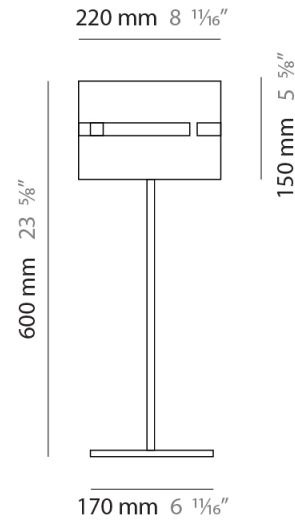

PROJECT
TYPE
SPECIFIER
QUANTITY
DATE

LUZ OCULTA METAL PORTABLE

D54022-

base number   Finish
Options

1. To build a product code in our configurator select the specify button on the base model # product page
2. To build a manual product code on this datasheet choose from the options listed below in blue font and add the suffix to the base model #

GENERAL

Series: Luz Oculta
Subseries: Luz Oculta Metal
Brand: Fambuena
Division: Design
Mounting Type: Portable
Mounting Location: Floor
Subcategory: Floor

PHYSICAL

Shape: Cylinder
Diameter (mm): 220
Diameter (in): 8 11/16
Height (mm): 1500
Height (in): 59 1/16
Light Distribution: Direct / Indirect
Fixture Finish: [BRA](#) / [BRZ](#) / [ABR](#)
Fixture Material: Metal
Upon Request: Bolt Down

ELECTRICAL

Number of Lamps: 1
Lamp Type: LED Retrofit
Lamp Shape: B10
Bulb Included: Bulb Not Included
Max. Wattage Per Lamp (W): 4
Lamp Base: E12
Input Voltage (V): 120

LED

OPTICAL

RATINGS AND CERTIFICATIONS

Certified By: Certified for North American Standards
IP rating: IP20