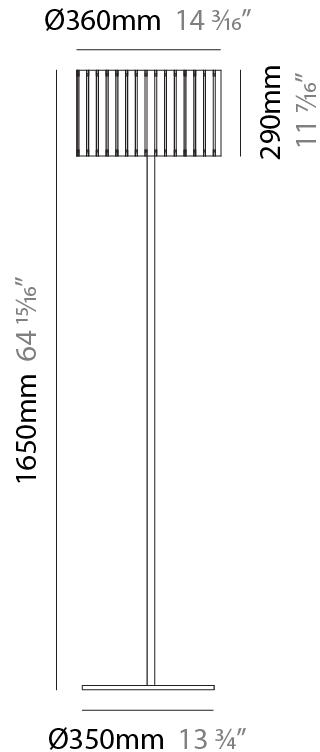

PROJECT	_____
TYPE	_____
SPECIFIER	_____
QUANTITY	_____
DATE	_____

LUZ OCULTA WOOD PORTABLE

D54030- _____ - _____
base number   Finish   Finish
                         Options   Options

1. To build a product code in our configurator select the specify button on the base model # product page
2. To build a manual product code on this datasheet choose from the options listed below in blue font and add the suffix to the base model #

GENERAL

Series: Luz Oculta
Subseries: Luz Oculta Wood
Brand: Fambuena
Division: Design
Mounting Type: Portable
Mounting Location: Floor
Subcategory: Floor

PHYSICAL

Shape: Cylinder
Diameter (mm): 360
Diameter (in): 14 ³/₁₆
Height (mm): 1650
Height (in): 64 ¹⁵/₁₆
Light Distribution: Direct / Indirect
Fixture Finish: [DOW / NAT](#)
Holder Finish: BRA / BRZ
Fixture Material: Metal / Wood
Upon Request: Bolt Down

ELECTRICAL

Number of Lamps: 1
Lamp Type: LED Retrofit
Lamp Shape: A19
Bulb Included: Bulb Not Included
Max. Wattage Per Lamp (W): 7
Lamp Base: E26
Input Voltage (V): 120
Upon Request: 277Vac / GU24

LED

OPTICAL

RATINGS AND CERTIFICATIONS

Certified By: Certified for North American Standards
IP rating: IP20